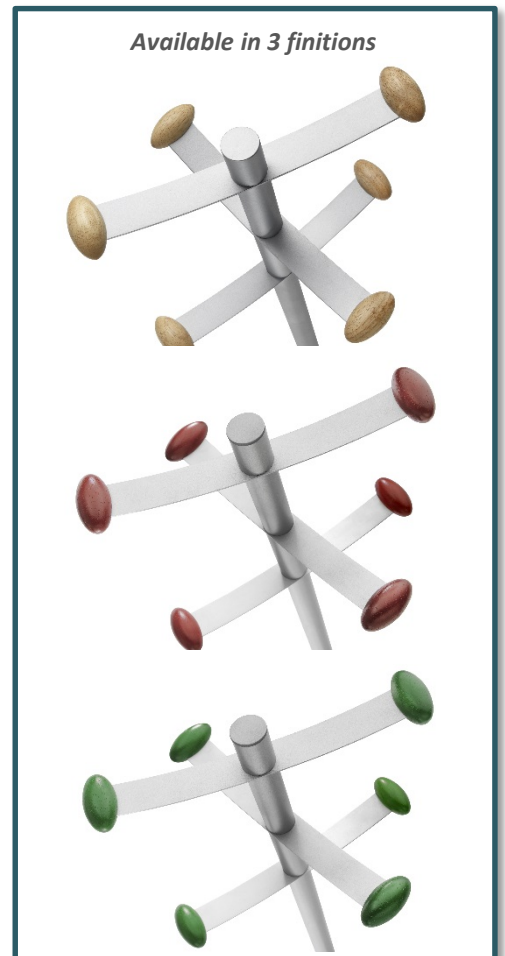

BOUQUET

Design by UNILUX in France

«BOUQUET: is classical and robust and will fit any offices. »

FUNCTIONAL

Optimal storage capacity

BOUQUET coat stand is equipped with 6 coat pegs positioned on alternating gridlines on a 3.5 cm mast made of high quality steel: clothes do not overlap. Weighed base of 4 kg ensures steadiness of the structure and makes it possible for the BOUQUET to be placed in an open space without any danger.

DESIGN

Protective coat pegs

BOUQUET wooden coat pegs have a rounded shape and preserve the integrity of the clothes they support.

PRODUCT'S ADVANTAGE

UNILUX's touch

BOUQUET is equipped with a steel umbrella stand. Capacity: 8 umbrellas

QUICK ASSEMBLY IN 4 MINS

UNILUX

DIMENSIONS

The coat rack is the design accessory essential to the collective or individual spaces. Conveying values of reception and sharing, the coat rack is an object at the same time practical, warm and ornamental..

TECHINCAL FEATURES

Materials

Post: steel and epoxit painting
Steel coat pegs and genuine wood

SAP no.	Colours			Revolving head	Drip tray	Mounting time	Warranty	Net weight	EAN code
400069048	Metal grey/wood	6	8	No	Yes	4 minutes	2 years	7,0 kg	3595560011933
400079772	Metal grey/red	6	8	No	Yes	4 minutes	2 years	7,0 kg	3595560012992
400079775	Metal grey/green	6	8	No	Yes	4 minutes	2 years	7,0 kg	3595560013005