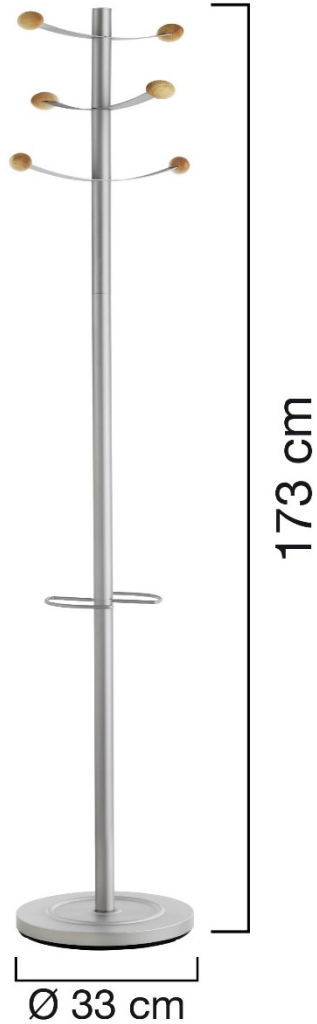

BOUQUET

Design by UNILUX in France

«BOUQUET: is classical and robust and will fit any offices. »

FUNCTIONAL

Optimal storage capacity

BOUQUET coat stand is equipped with 6 coat pegs positioned on alternating gridlines on a 3.5 cm mast made of high quality steel: clothes do not overlap. Weighed base of 4 kg ensures steadiness of the structure and makes it possible for the BOUQUET to be placed in an open space without any danger.

DESIGN

Protective coat pegs

BOUQUET wooden coat pegs have a rounded shape and preserve the integrity of the clothes they support.

PRODUCT'S ADVANTAGE

UNILUX's touch

BOUQUET is equipped with a steel umbrella stand. Capacity: 8 umbrellas

QUICK ASSEMBLY IN 4 MINS

UNILUX

DIMENSIONS

The coat rack is the design accessory essential to the collective or individual spaces. Conveying values of reception and sharing, the coat rack is an object at the same time practical, warm and ornamental..

TECHINCAL FEATURES

Materials

Post: steel and epoxit painting
Steel coat pegs and genuine wood

SAP no.	Colours			Revolving head	Drip tray	Mounting time	Warranty	Net weight	EAN code
400069048	Metal grey/wood	6	8	No	Yes	4 minutes	2 years	7,0 kg	3595560011933
400079772	Metal grey/red	6	8	No	Yes	4 minutes	2 years	7,0 kg	3595560012992
400079775	Metal grey/green	6	8	No	Yes	4 minutes	2 years	7,0 kg	3595560013005