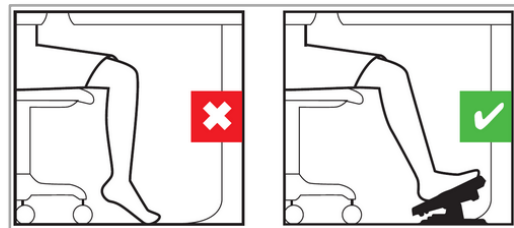

PRODUIT ECO-FRIENDLY

Un achat responsable

Thanks to its structure composed of 83% post-consumer materials, the ORIGIN footrest (from the ORIGIN range) helps to reduce your environmental impact by reducing the consumption of fossil material.