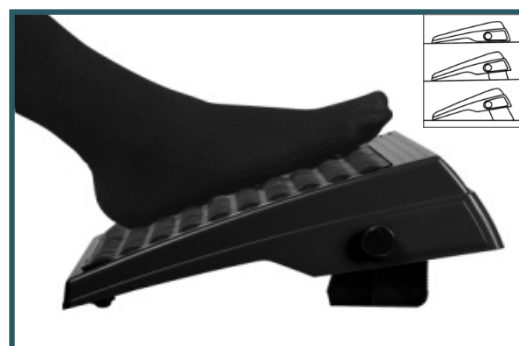

ORIGIN

«The ORIGIN footrest provides the user with an ergonomic posture that helps fight against muscle fatigue and bad sitting.»

ERGONOMIC

Prevents musculoskeletal disorders

The daily use of the ORIGIN footrest prevents muscle and back pain associated with poor posture. Designed in partnership with *'The Industrial medecine'*, it enables better resting lower leg position.

FUNCTIONAL

ORIGIN is adjustable in inclination (10°, 15°, 20°).

The extremely simple adjustment allows this footrest to adapt to all morphologies.

Its anti-allergenic surface consisting of half-spheres provides a relaxing massage of the plantar arch. Removable carpet for easy washing.